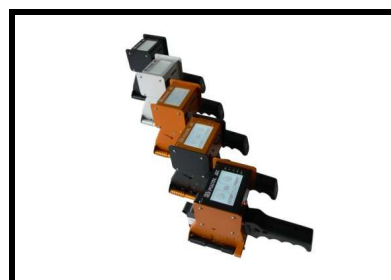

Pistol Jet

Mobile Battery Handheld Industrial Inkjet printer

for operational coding, printing and marking